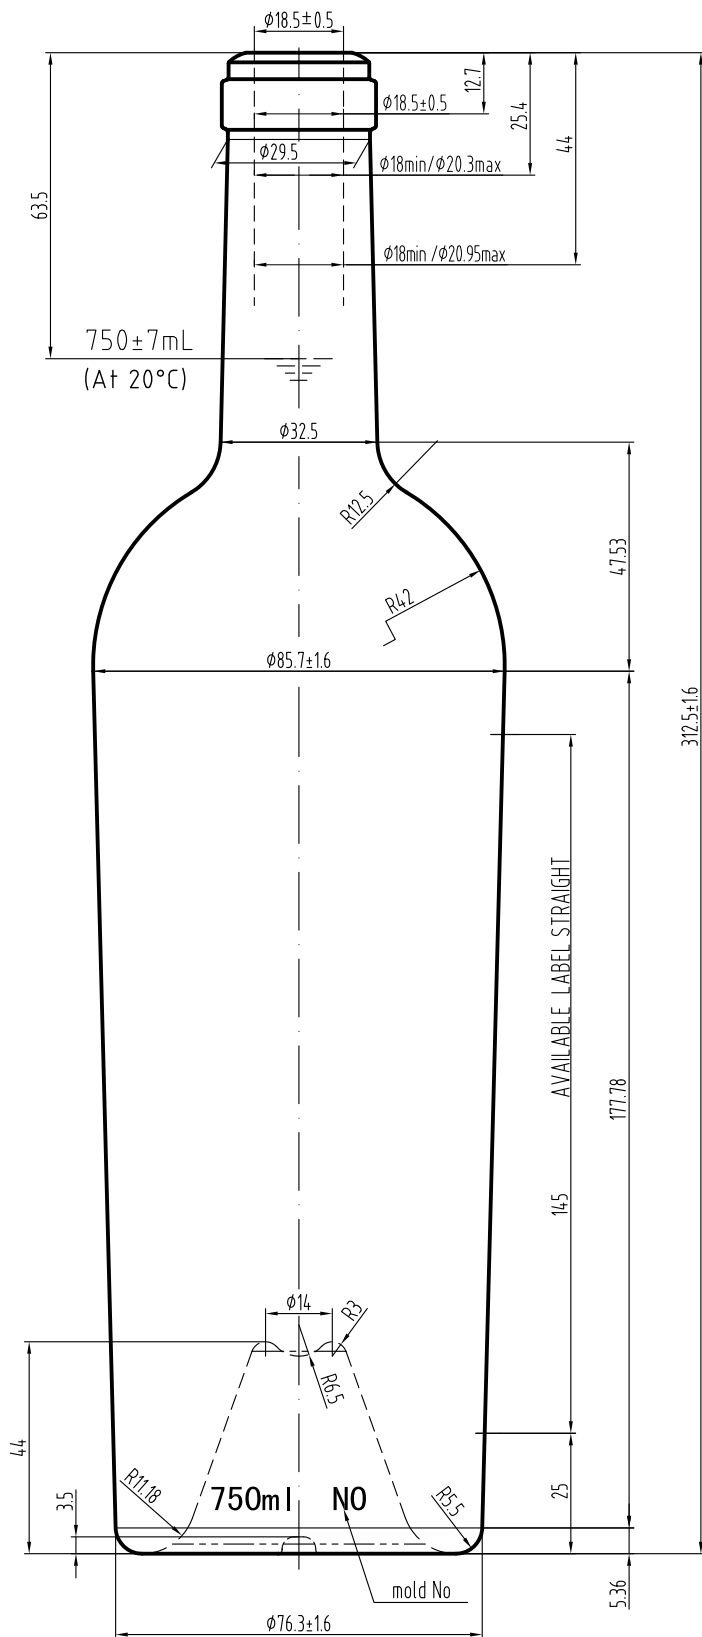

Hammer

Heavy Bordeaux / Deep Punt / Carre

Size: 750ml

Weight: 880g

Height: 312mm

Max Width: 85mm

Label Height: 145mm

Finish: Carre

Type: W50